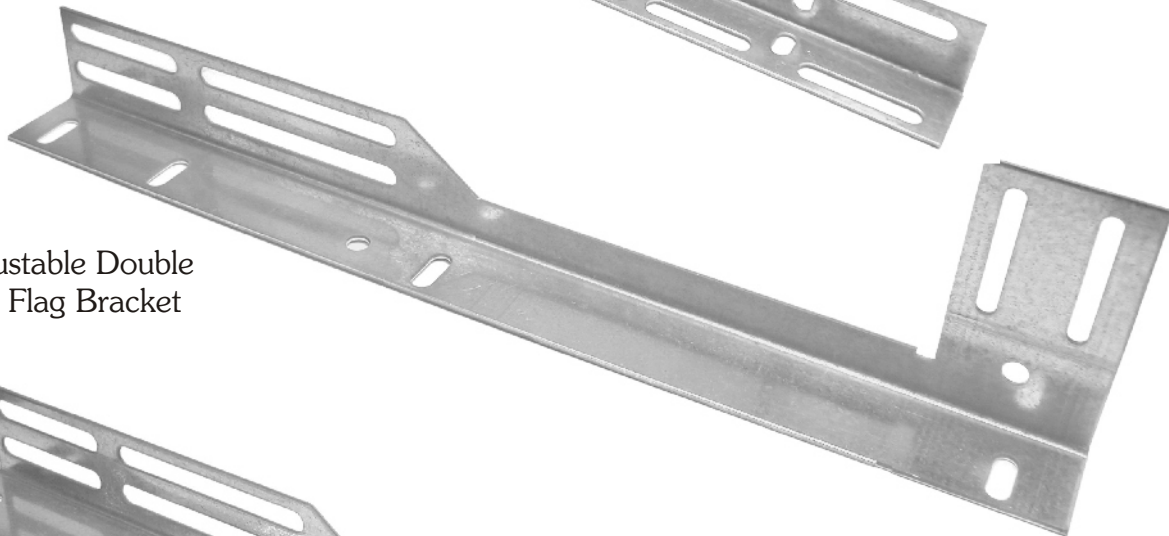

## Flag Brackets and Angles

22-1/2"  
Horizontal Angle

19" Vertical Angle

Adjustable Double  
Slot Flag Bracket

3-Hole Flag Bracket