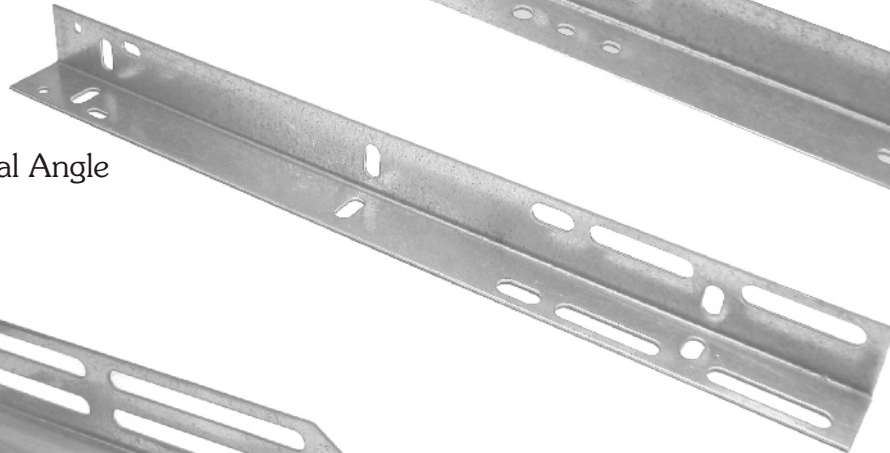

## Flag Brackets and Angles

22-1/2"  
Horizontal Angle

19" Vertical Angle

Adjustable Double  
Slot Flag Bracket

3-Hole Flag Bracket