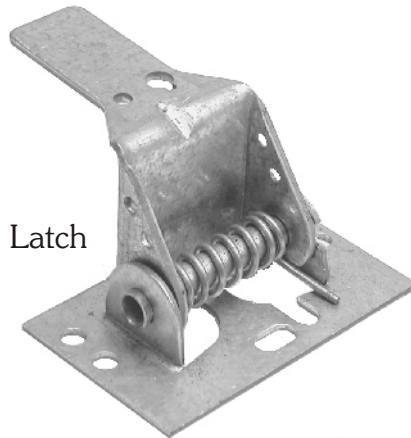

Miscellaneous

Cable End

Rope Clip

Strut Clip

LHR Track
Connector

Full Lock Disc
available in square or diamond

Cut Down Lock Disc
available in square or diamond

3" Strut Strap

Spring Latch

Striker Plate

Stock Handle

Standard Handle

23" LHR Starter Plate