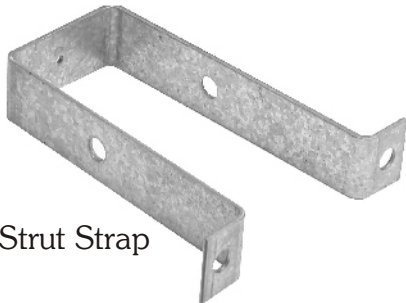

Miscellaneous

Cable End

Rope Clip

Strut Clip

LHR Track
Connector

Full Lock Disc
available in square or diamond

Cut Down Lock Disc
available in square or diamond

3" Strut Strap

Spring Latch

Striker Plate

Stock Handle

Standard Handle

23" LHR Starter Plate