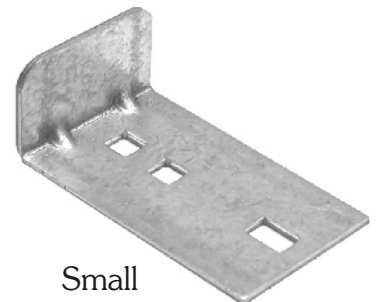

Track Clips and Jamb Brackets

(available in overall lengths)

Splice Plate
for 19" Vertical
Angle - available
in #0 thru #18

Jamb Bracket
available in
#1 thru #12

Adjustable
Offset Slice Plate
available in
#8 thru #22

Adjustable Splice Plates
for 19" Vertical Angle

Offset Track Clip
available in 3 thru 14

Lock Guides

1/2" Low

1/2" Even

1/2" Special

Step Plates

Step Plate

Step Plate "A"

Small
Step Plate