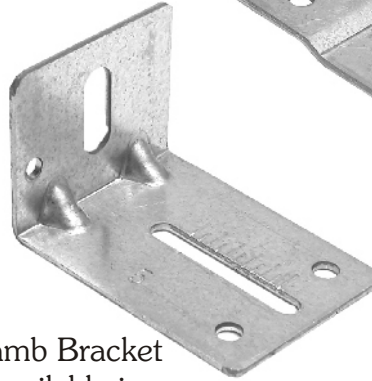

Track Clips and Jamb Brackets

(available in overall lengths)

Splice Plate
for 19" Vertical
Angle - available
in #0 thru #18

Jamb Bracket
available in
#1 thru #12

Adjustable
Offset Slice Plate
available in
#8 thru #22

Adjustable Splice Plates
for 19" Vertical Angle

Offset Track Clip
available in 3 thru 14

Lock Guides

1/2" Low

1/2" Even

1/2" Special

Step Plates

Step Plate

Step Plate "A"

Small
Step Plate