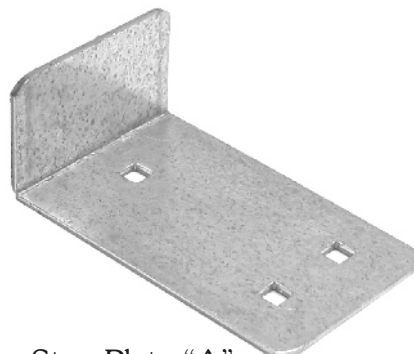

Track Clips and Jamb Brackets

(available in overall lengths)

Splice Plate
for 19" Vertical
Angle - available
in #0 thru #18

Jamb Bracket
available in
#1 thru #12

Adjustable
Offset Slice Plate
available in
#8 thru #22

Adjustable Splice Plates
for 19" Vertical Angle

Offset Track Clip
available in 3 thru 14

Lock Guides

1/2" Low

1/2" Even

1/2" Special

Step Plates

Step Plate

Step Plate "A"

Small
Step Plate