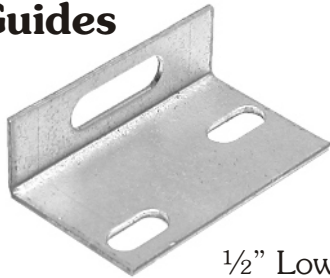

Track Clips and Jamb Brackets

(available in overall lengths)

Splice Plate
for 19" Vertical
Angle - available
in #0 thru #18

Jamb Bracket
available in
#1 thru #12

Adjustable
Offset Slice Plate
available in
#8 thru #22

Adjustable Splice Plates
for 19" Vertical Angle

Offset Track Clip
available in 3 thru 14

Lock Guides

1/2" Low

1/2" Even

1/2" Special

Step Plates

Step Plate

Step Plate "A"

Small
Step Plate