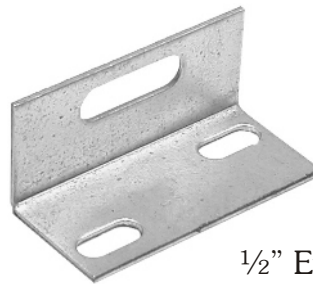

Track Clips and Jamb Brackets

(available in overall lengths)

Splice Plate
for 19" Vertical
Angle - available
in #0 thru #18

Jamb Bracket
available in
#1 thru #12

Adjustable
Offset Slice Plate
available in
#8 thru #22

Adjustable Splice Plates
for 19" Vertical Angle

Offset Track Clip
available in 3 thru 14

Lock Guides

1/2" Low

1/2" Even

1/2" Special

Step Plates

Step Plate

Step Plate "A"

Small
Step Plate